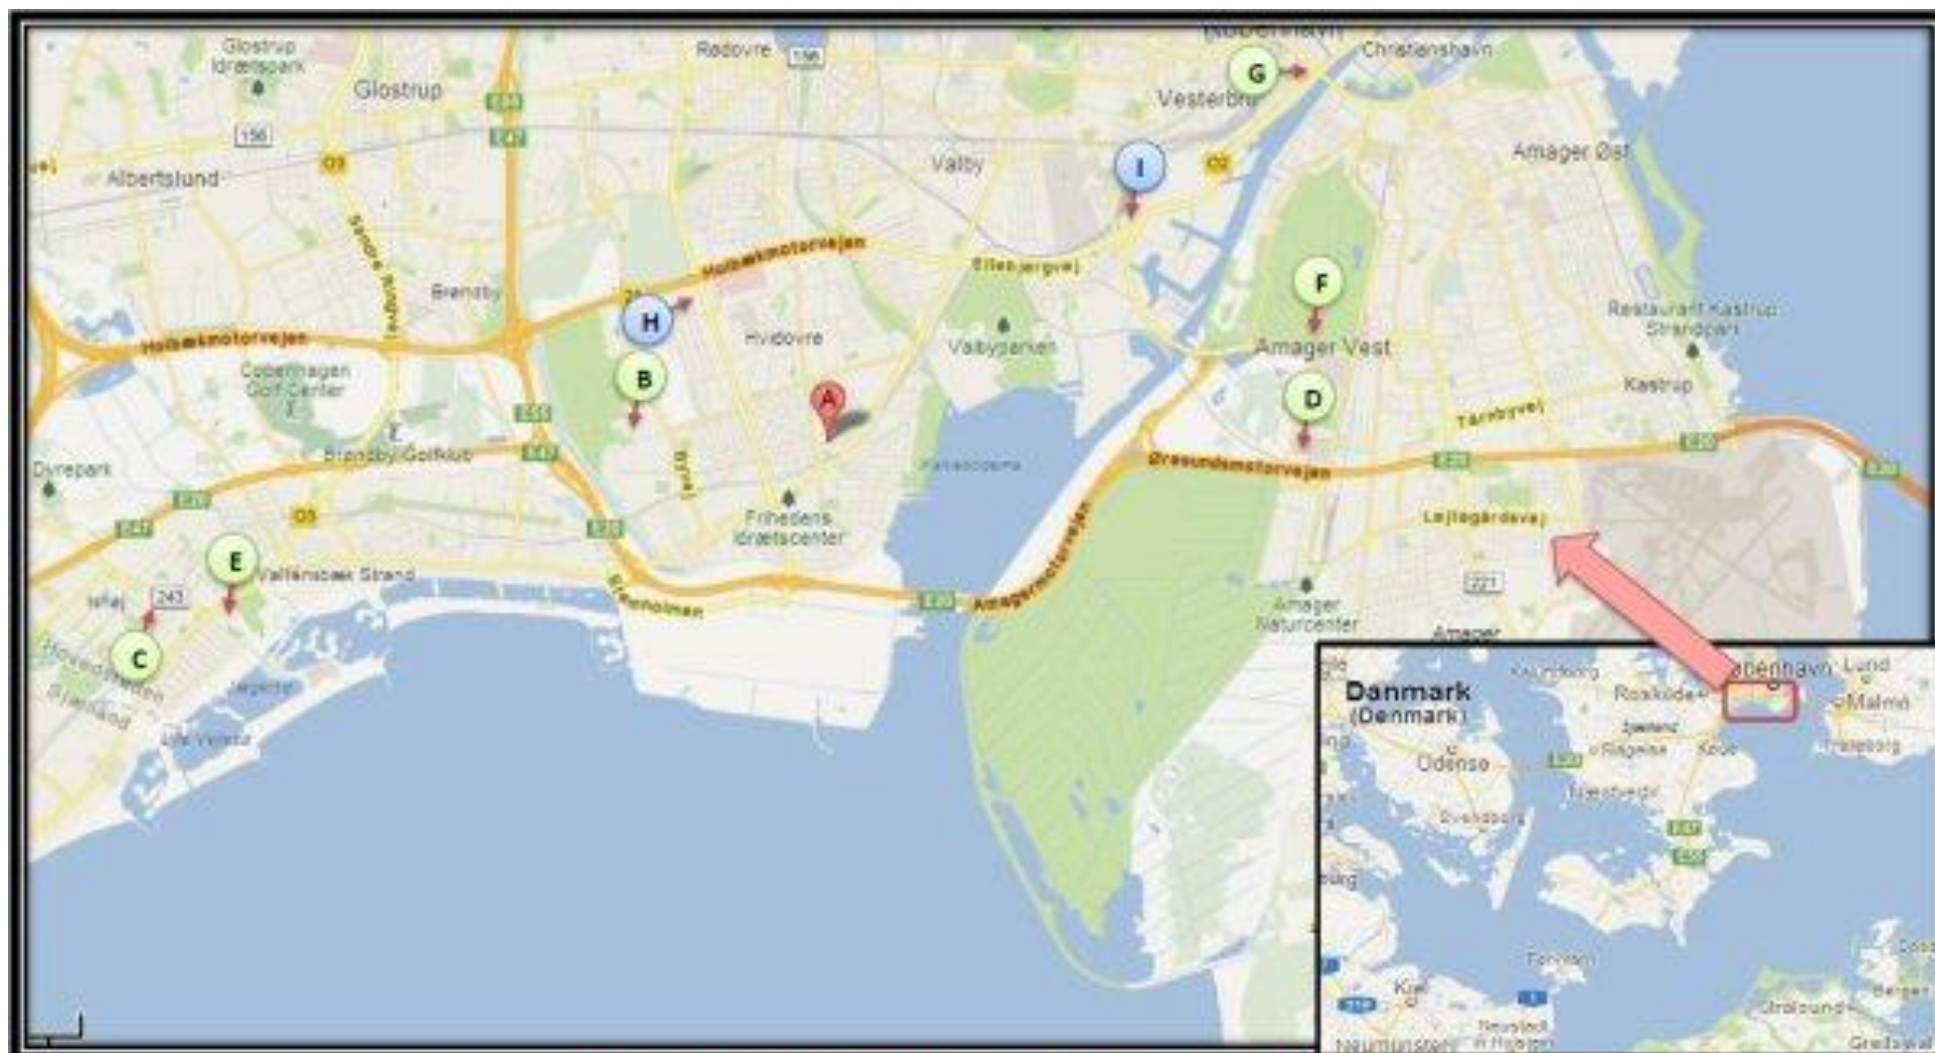

E. Danhostel Ishøj Strand - Address: Ishøj Strandvej 13, 2635 Ishøj. App. 10 min drive in car to the stadium. App. 20 min walk and S-train from Ishøj S-train station to Friheden S-train Station, 300m walk to the stadium.

F. Danhostel Copenhagen Amager - Address: Vejlands Allé 200, 2300 Københavns S. App. 10-15 min drive i car to the stadium. App. 20 min with bus 8A and S-train from Sjælør S-train station to Friheden S-train station, 300m walk to the stadium.

G. Danhostel Copenhagen City - Address: H.C. Andersens Boulevard 50, 1553 København K. App. 15 min drive in car to the stadium. App. 40 min walk, bus 500S to Brøndby Strand S-train station, and from here the S-train to Friheden S-train station, 300m walk to the stadium.

Expensive prizes – Find them at Hotels.com

Hotel Scandic Hvidovre - Adresse: Kettevej 4, 2650 Hvidovre App. 5 min drive in car. App. 15 min with bus 200S at McDonalds.

J. Hotel Scandic - Sydhavnen Adresse: Sydhavns Plads 15, 2450 København SV Ca. 10 min kørsel til stadion i bil Ca. 15 min med gang og S-tog Sydhavn – Friheden.